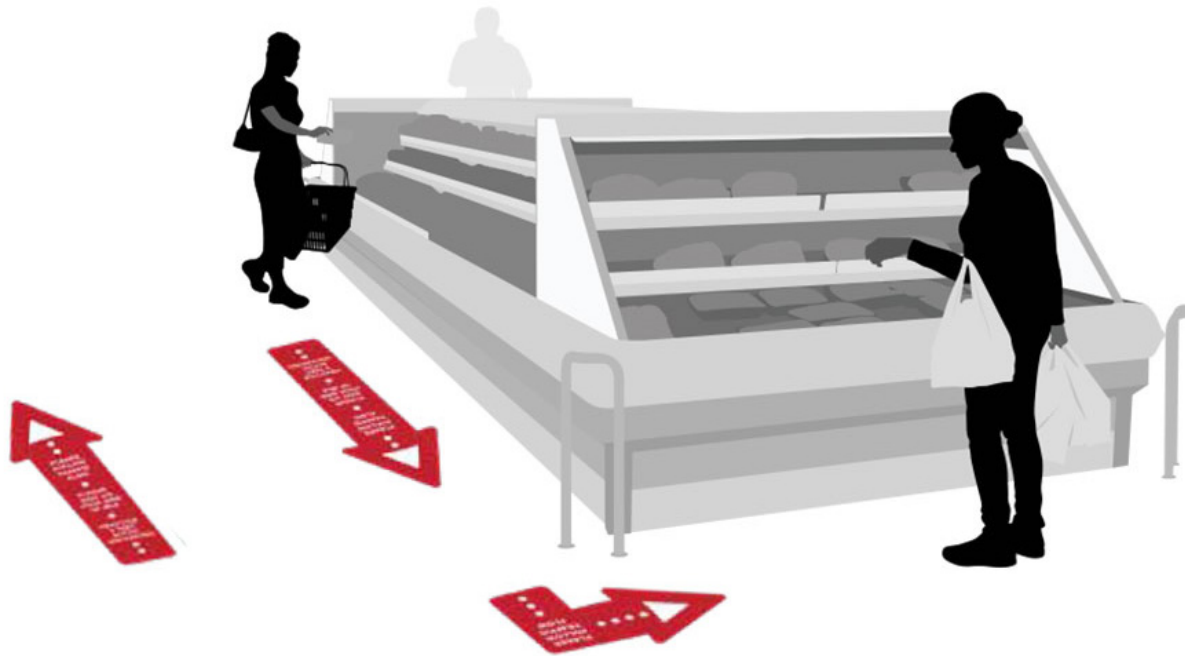

# Traffic Flow Floor Decals

## Features and Benefits

### Traffic Flow Floor Decals

Ideal for floor marking areas of customer flow to communicate and direct customers and maintain safe social distances.

- ◆ 2 right arrow graphics 15" X 22"
- ◆ 2 left arrow graphics 15" X 22"
- ◆ 4 straight arrow graphics 12" X 36"
- ◆ 8 total decals per pack. Price is per pack