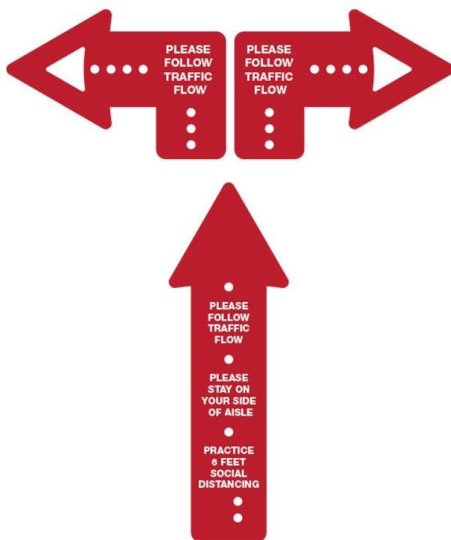

# Traffic Flow Floor Decals

### Traffic Flow Floor Decals

Ideal for floor marking areas of customer flow to communicate and direct customers and maintain safe social distances.

- ◆ 2 right arrow graphics 15" X 22"
- ◆ 2 left arrow graphics 15" X 22"
- ◆ 4 straight arrow graphics 12" X 36"
- ◆ 8 total decals per pack. Price is per pack